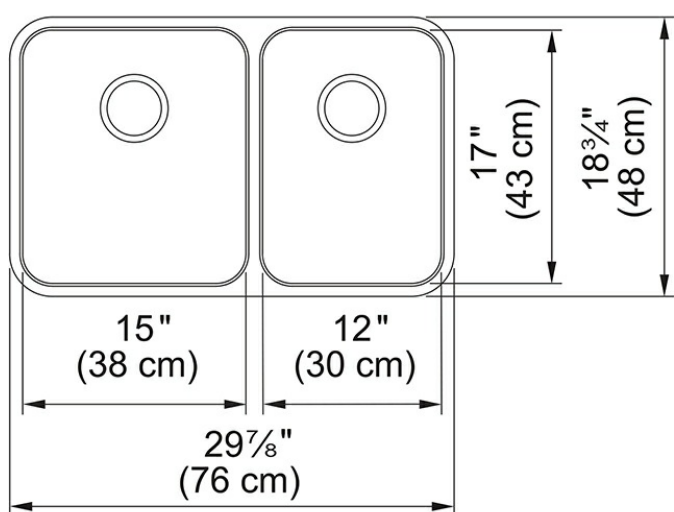

Product Picture

Technical Drawing

Product Dimensions

Length overall	29 7/8"
Width overall	18 3/4"
Length of large bowl	15"
Width of large bowl	17"
Depth of large bowl	9"
Length of small bowl	12"
Width of small bowl	17"
Depth of small bowl	8"
Minimum Cabinet Size	36"

General Information

Type of Material	18 Gauge Stainless Steel
Number of Bowls	2
Faucet Hole	0
Installation Clips	Yes
Cut-Out Template	Yes

Article Numbers

FUN#	122.0623.413
------	--------------

US Part Number